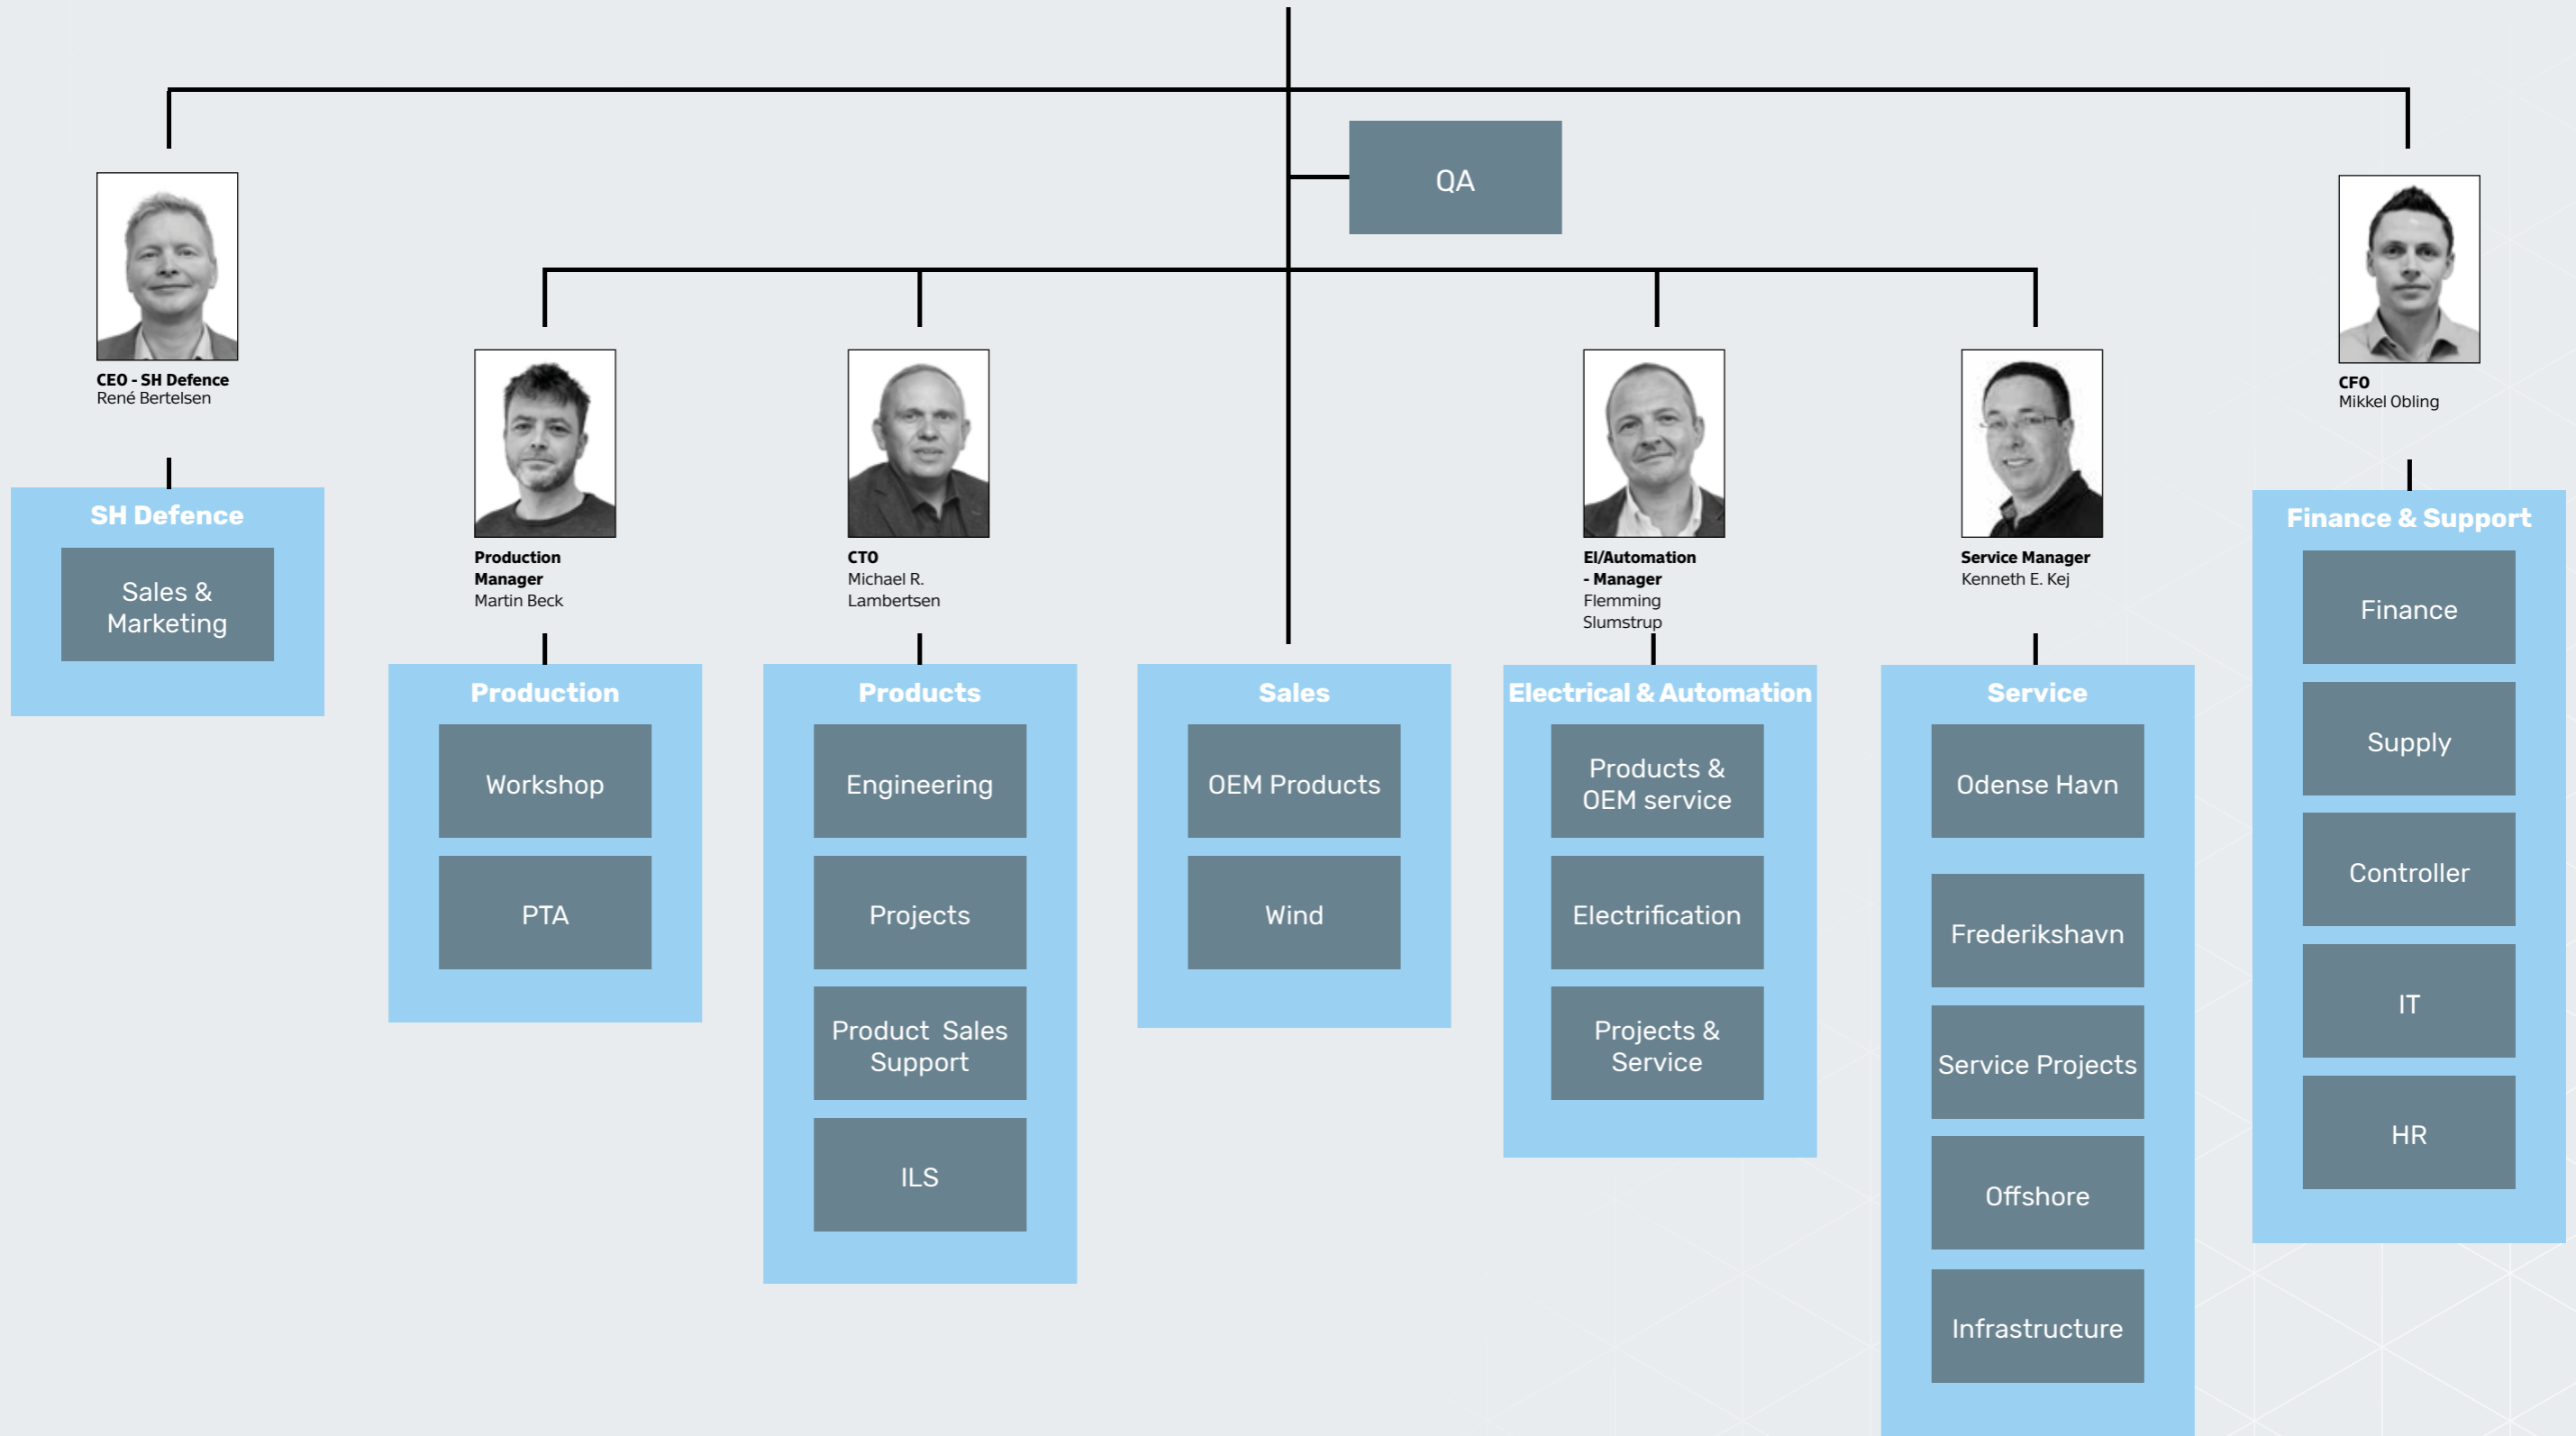

SH Group Organisational Chart